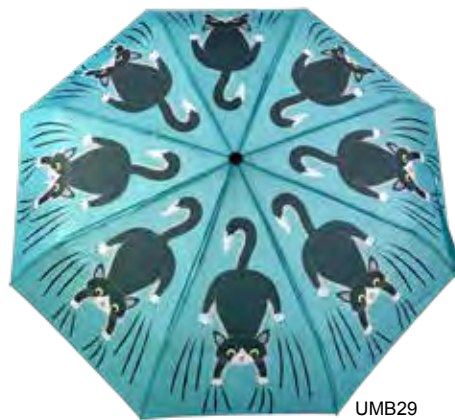

UMBRELLAS. 44" Diameter. Pongee Fabric. Automatically Collapsible. $25.95. UMB36-CATS WITH TOPIARY. UMB2-CHERRY BLOSSOM KITTIES. UMB28-AT HOME WITH CATS. UMB4-CATS WITH PLANTS. UMB29-CAT SCRATCHES. UMB6-KITSCHY CATS. UMB7-KEEP CALM AND MEOW ON. UMB8-BIG EYES CAT. UMB9-BIRD ON CAT.